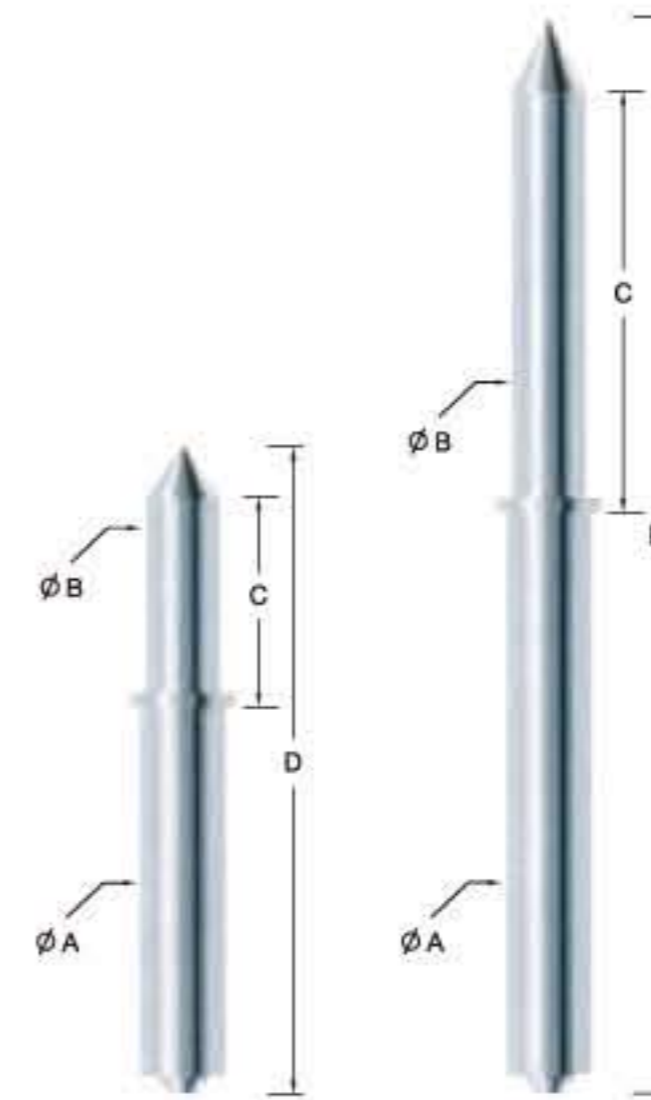

CPM-75

Unit:mm

Unit:mm

Probe specifications CPM-75

- Recommended min. center (最小間距) : 1.9 (.075")
- Mounting hole size (鑽孔尺寸) : 1.35 (.0531") / 1.4 (.0551")
- Full travel (行程) : 6.4 (0.252")
- Materials and finishes (材料及塗飾) :
Plunger : Be Cu, SK4, Gold plated
Barrel : Phosphor bronze, Gold plated
Spring : Music wire, Gold plated
- Current rating (額定電流) : 5A
- Contact resistance (接觸電阻) : 50 mΩ
- Spring force (全壓彈力) : 300g , 150g

CPM-100 R-100

Unit:mm

Probe specifications CPM-100

- Recommended min. center (最小間距) : 2.54 (0.1")
- Mounting hole size (鑽孔尺寸) : 1.7 (.0669") / 1.75 (.0689")
- Materials and finishes (材料及塗飾) : Be Cu, SK4, Gold plated
- Spring: Music wire, Gold plated
- Connections (接線形式) :
Crimp: R-100WC
Wire wrap: R-100WT, R-100W-1, R-100W(W)
- Spring force (全壓彈力) : 300g , 150g

CPM-101 CPM-102 CPM-15

Unit:mm

| H | L |
|----|------|
| 16 | 44.5 |
| 20 | 48.5 |
| 23 | 51.5 |

CPM-101B

| H | L |
|----|----|
| 16 | 43 |
| 20 | 47 |
| 23 | 50 |

CPM-102F

CPM-15M3

B/B L/B SERIES GUIDE PIN

Unit:mm

標準型GP

加長型GP

伸縮型SGP

DF-5.0 上PIN

DF-5.0 下PIN

| 品名 | 尺寸 | φA | φB | C | D | 鑽孔尺寸 |
|--------|----|------|-----|------|----|------|
| GP-3.2 | | 3.2 | 2.5 | 8 | 33 | 3.2 |
| GP-4.0 | | 4.01 | 3.5 | 10 | 39 | 4.0 |
| GP-5.0 | | 5.01 | 4.0 | 8 | 39 | 5.0 |
| GP-6.0 | | 6.01 | 5.0 | 7 | 39 | 6.0 |
| GP-7.0 | | 7.01 | 6.0 | 17 | 39 | 7.0 |
| GP3.2L | | 3.2 | 2.5 | 16.5 | 59 | 3.2 |
| GP5.0L | | 5.01 | 4.0 | 16.5 | 59 | 5.0 |
| GP6.0L | | 5.01 | 5.0 | 16.5 | 59 | 6.0 |