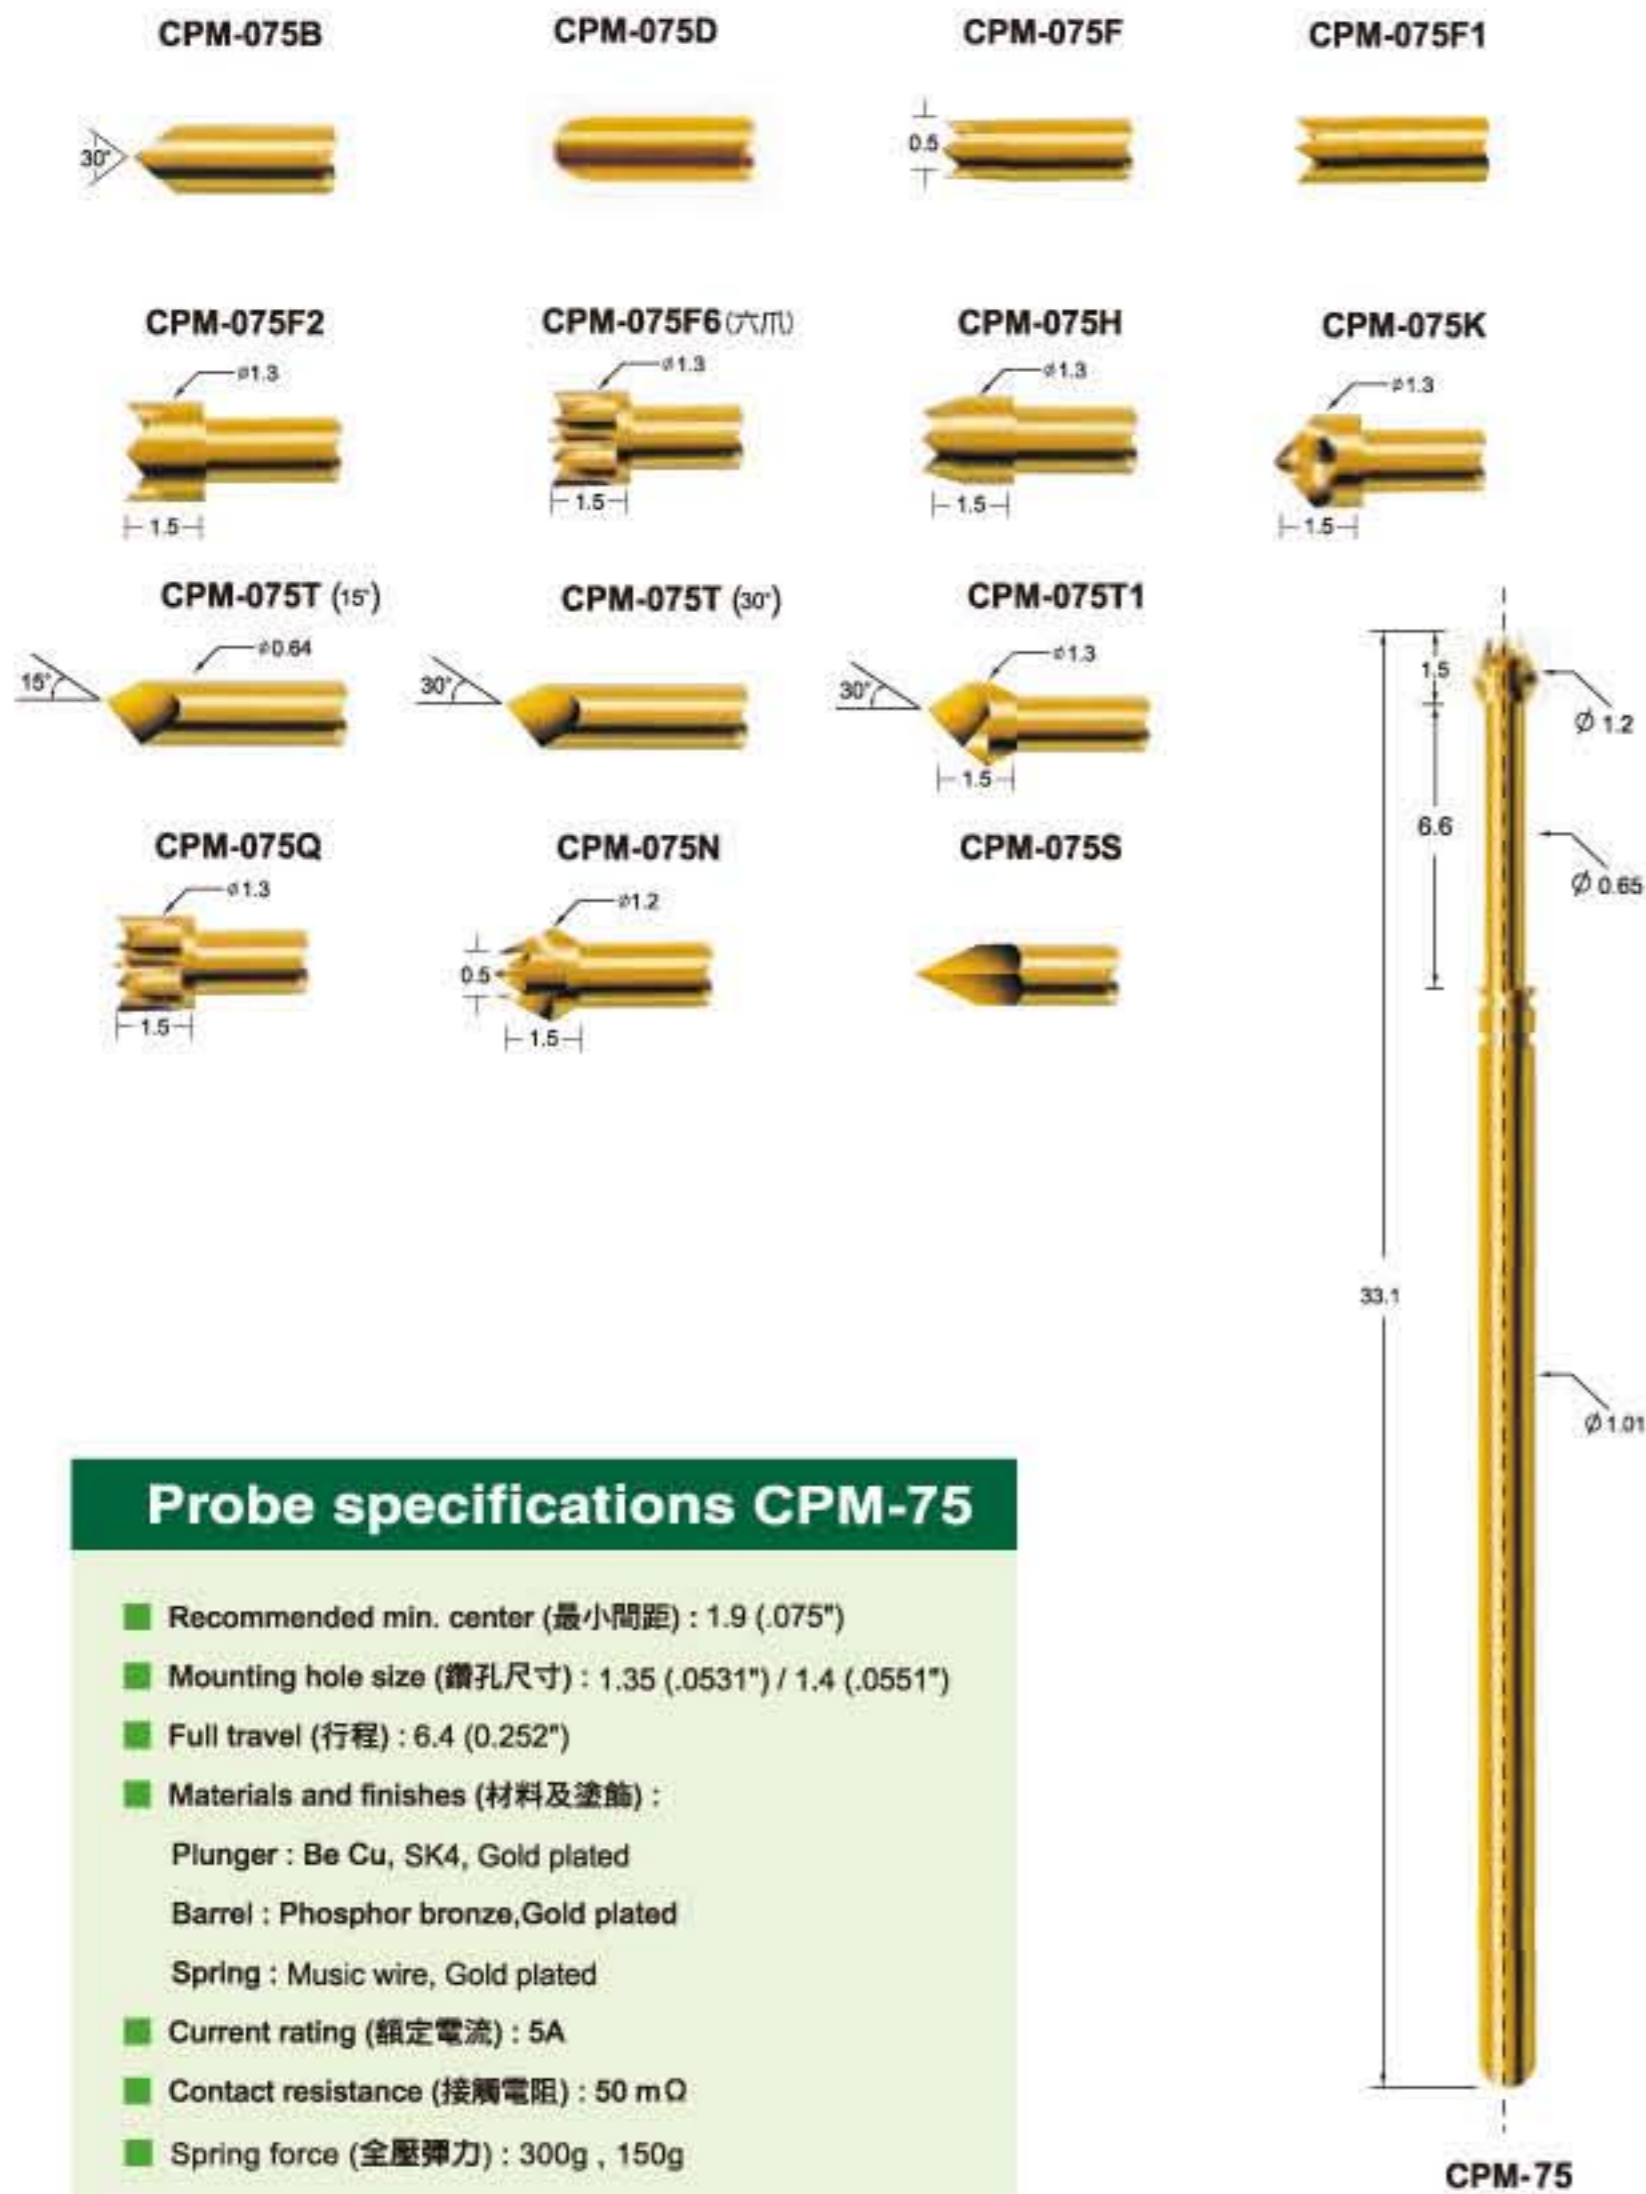

CPM-75

Unit:mm

Unit:mm

Probe specifications CPM-75

- Recommended min. center (最小間距) : 1.9 (.075")
- Mounting hole size (鑽孔尺寸) : 1.35 (.0531") / 1.4 (.0551")
- Full travel (行程) : 6.4 (0.252")
- Materials and finishes (材料及塗飾) :
Plunger : Be Cu, SK4, Gold plated
Barrel : Phosphor bronze, Gold plated
Spring : Music wire, Gold plated
- Current rating (額定電流) : 5A
- Contact resistance (接觸電阻) : 50 mΩ
- Spring force (全壓彈力) : 300g , 150g

CPM-100 R-100

Unit:mm

Probe specifications CPM-100

- Recommended min. center (最小間距) : 2.54 (0.1")
- Mounting hole size (鑽孔尺寸) : 1.7 (.0669") / 1.75 (.0689")
- Materials and finishes (材料及塗飾) : Be Cu, SK4, Gold plated
- Spring: Music wire, Gold plated
- Connections (接線形式) :
Crimp: R-100WC
Wire wrap: R-100WT, R-100W-1, R-100W(W)
- Spring force (全壓彈力) : 300g , 150g

Unit:mm

標準型GP

加長型GP

伸縮型SGP

DF-5.0 上PIN

DF-5.0 下PIN

| 品名 | 尺寸 | φA | φB | C | D | 鑽孔尺寸 |
|--------|----|------|-----|------|----|------|
| GP-3.2 | | 3.2 | 2.5 | 8 | 33 | 3.2 |
| GP-4.0 | | 4.01 | 3.5 | 10 | 39 | 4.0 |
| GP-5.0 | | 5.01 | 4.0 | 8 | 39 | 5.0 |
| GP-6.0 | | 6.01 | 5.0 | 7 | 39 | 6.0 |
| GP-7.0 | | 7.01 | 6.0 | 17 | 39 | 7.0 |
| GP3.2L | | 3.2 | 2.5 | 16.5 | 59 | 3.2 |
| GP5.0L | | 5.01 | 4.0 | 16.5 | 59 | 5.0 |
| GP6.0L | | 5.01 | 5.0 | 16.5 | 59 | 6.0 |

| 品名 | 尺寸 | φA | φB | C | D | 鑽孔尺寸 |
|---------|----|---------|-----|------|----|---------|
| SGP-16L | | 4.5 5.0 | 6.0 | 16.3 | 48 | 4.5 5.0 |
| SGP-24L | | 4.5 5.0 | 6.0 | 16 | 56 | 4.5 5.0 |
| SGP-27L | | 4.5 5.0 | 6.0 | 16.3 | 59 | 4.5 5.0 |