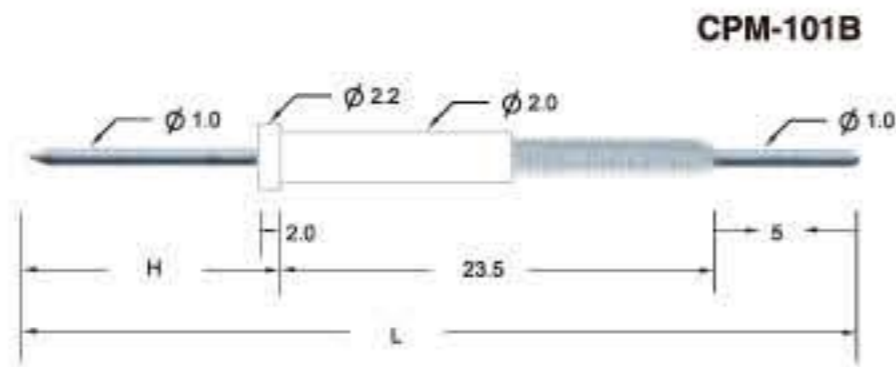

CPM-75

Unit:mm

Unit:mm

Probe specifications CPM-75

- Recommended min. center (最小間距) : 1.9 (.075")
- Mounting hole size (鑽孔尺寸) : 1.35 (.0531") / 1.4 (.0551")
- Full travel (行程) : 6.4 (0.252")
- Materials and finishes (材料及塗飾) :
Plunger : Be Cu, SK4, Gold plated
Barrel : Phosphor bronze, Gold plated
Spring : Music wire, Gold plated
- Current rating (額定電流) : 5A
- Contact resistance (接觸電阻) : 50 mΩ
- Spring force (全壓彈力) : 300g , 150g

CPM-100 R-100

Unit:mm

Probe specifications CPM-100

- Recommended min. center (最小間距) : 2.54 (0.1")
- Mounting hole size (鑽孔尺寸) : 1.7 (.0669") / 1.75 (.0689")
- Materials and finishes (材料及塗飾) : Be Cu, SK4, Gold plated
- Spring: Music wire, Gold plated
- Connections (接線形式) :
Crimp: R-100WC
Wire wrap: R-100WT, R-100W-1, R-100W(W)
- Spring force (全壓彈力) : 300g , 150g

CPM-101 CPM-102 CPM-15

Unit:mm

| H | L |
|----|------|
| 16 | 44.5 |
| 20 | 48.5 |
| 23 | 51.5 |

CPM-101B

| H | L |
|----|----|
| 16 | 43 |
| 20 | 47 |
| 23 | 50 |

CPM-102F

CPM-15M3

B/B L/B SERIES GUIDE PIN

| 品名 | 尺寸 | φA | φB | C | D | 鑽孔尺寸 |
|---------|----|---------|-----|------|----|---------|
| SGP-16L | | 4.5 5.0 | 6.0 | 16.3 | 48 | 4.5 5.0 |
| SGP-24L | | 4.5 5.0 | 6.0 | 16 | 56 | 4.5 5.0 |
| SGP-27L | | 4.5 5.0 | 6.0 | 16.3 | 59 | 4.5 5.0 |