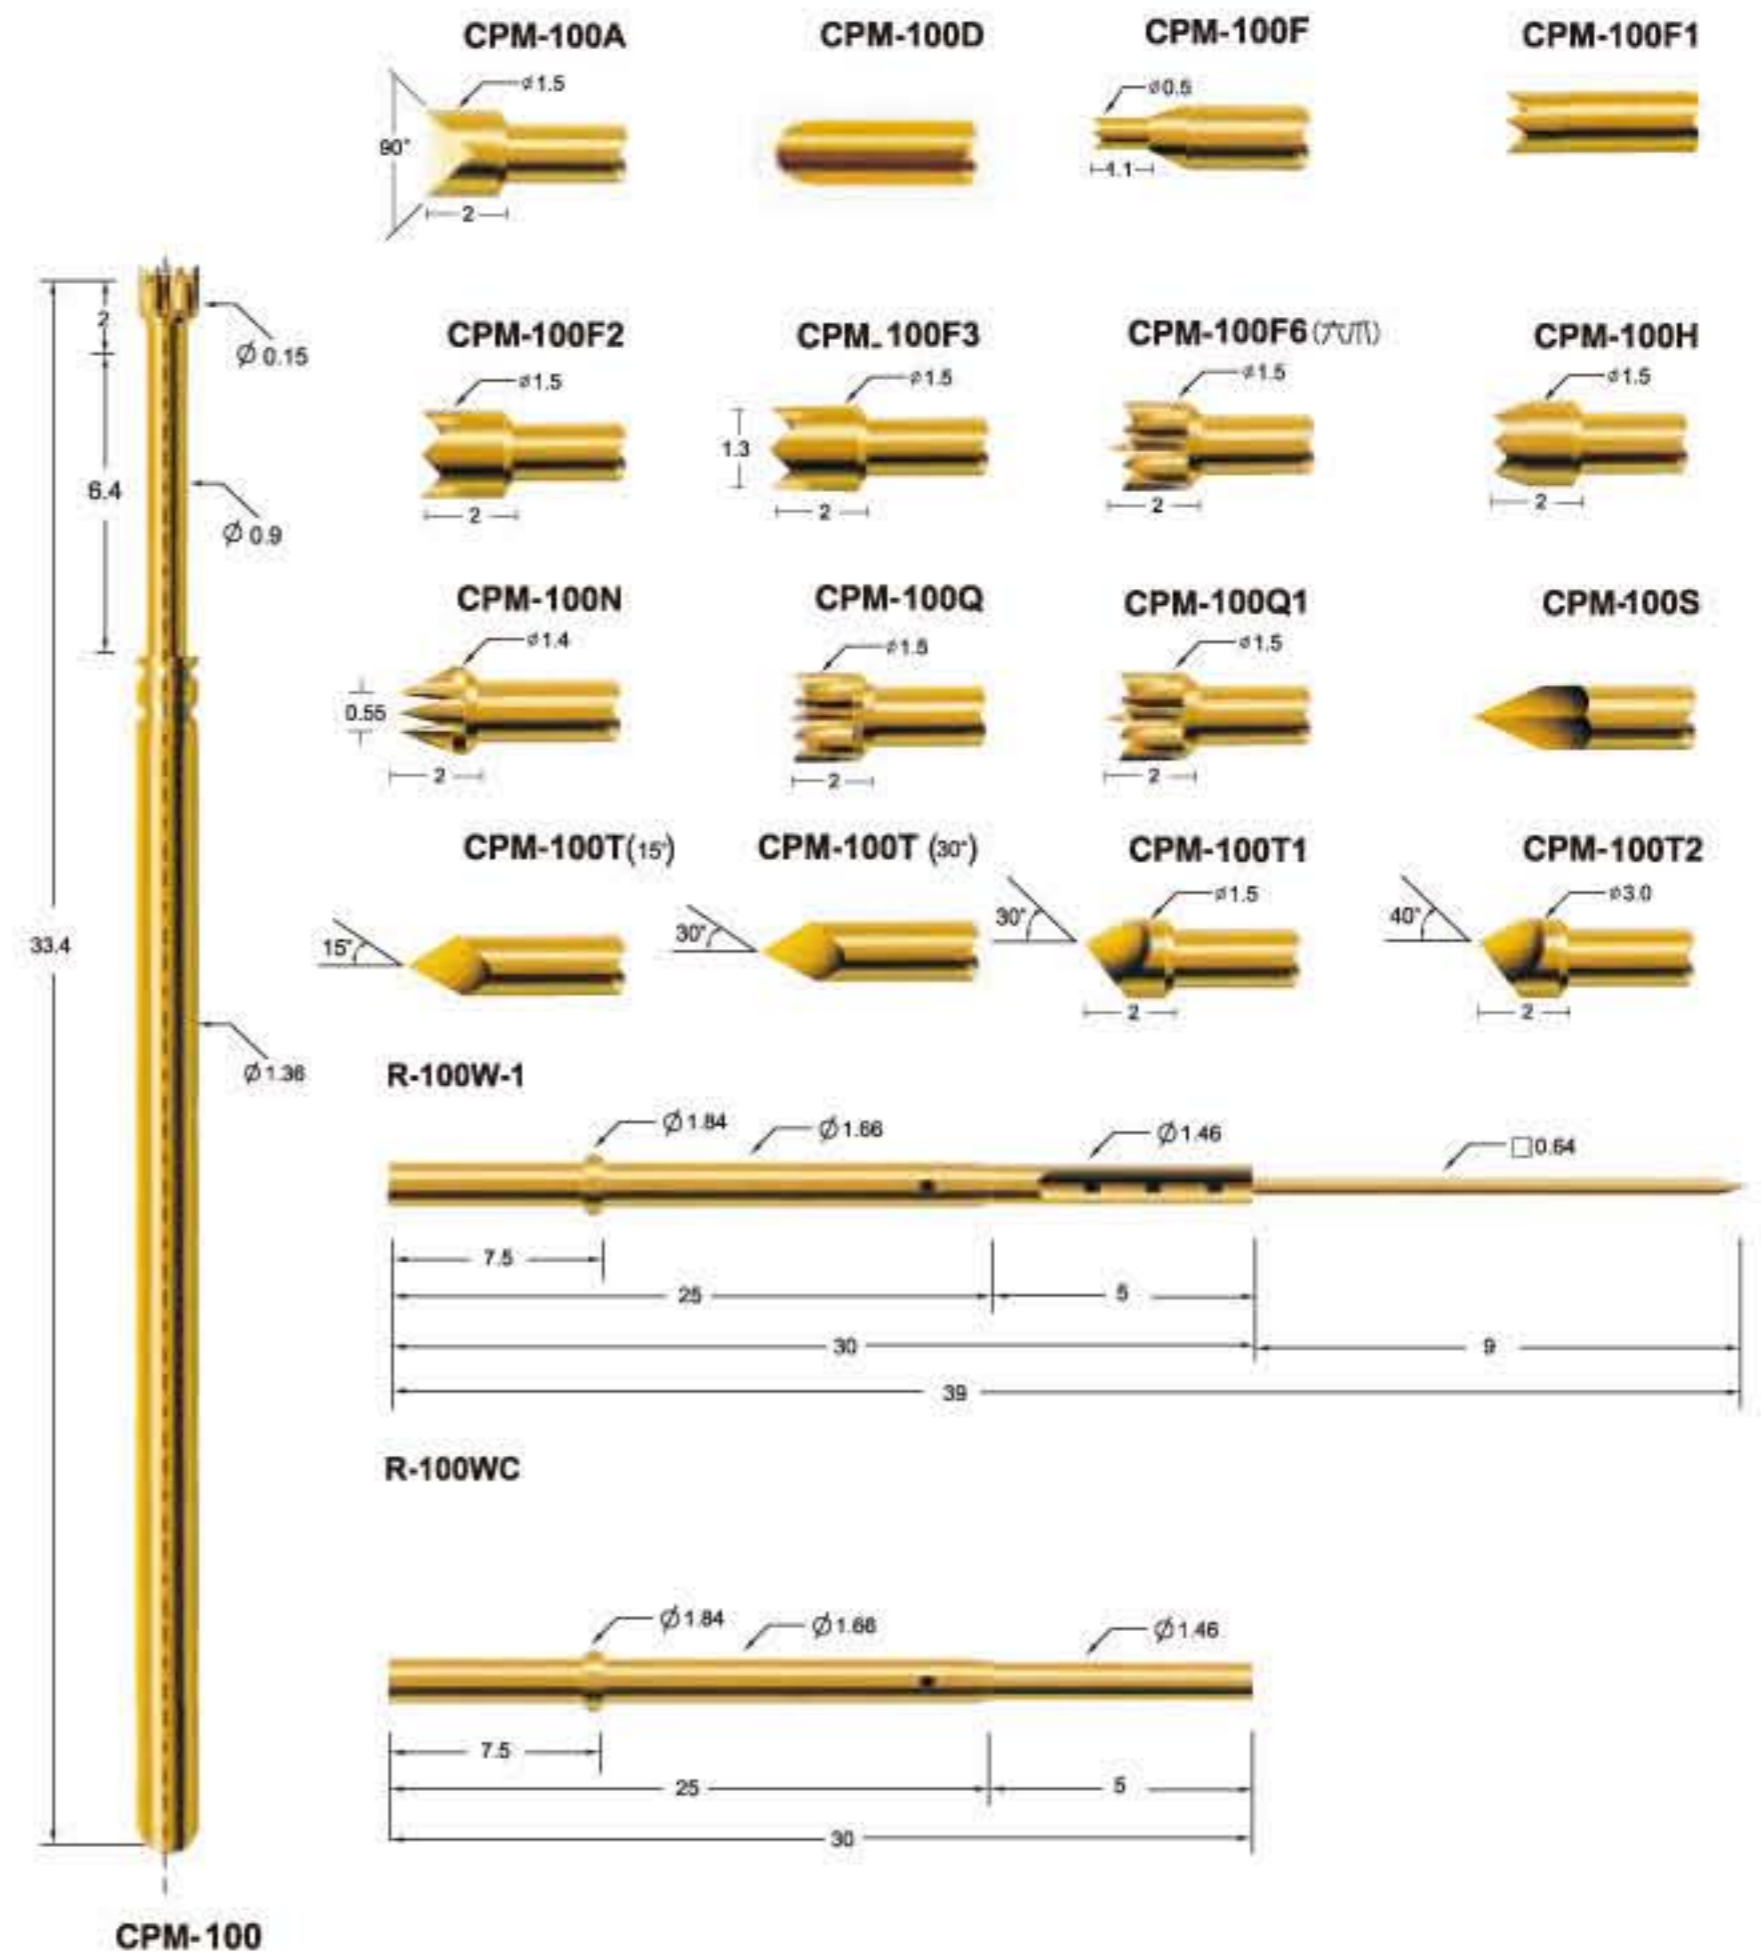

CPM-75

Unit:mm

Unit:mm

Probe specifications CPM-75

- Recommended min. center (最小間距) : 1.9 (.075")
- Mounting hole size (鑽孔尺寸) : 1.35 (.0531") / 1.4 (.0551")
- Full travel (行程) : 6.4 (0.252")
- Materials and finishes (材料及塗飾) :
Plunger : Be Cu, SK4, Gold plated
Barrel : Phosphor bronze, Gold plated
Spring : Music wire, Gold plated
- Current rating (額定電流) : 5A
- Contact resistance (接觸電阻) : 50 mΩ
- Spring force (全壓彈力) : 300g , 150g

CPM-100 R-100

Unit:mm

Probe specifications CPM-100

- Recommended min. center (最小間距) : 2.54 (0.1")
- Mounting hole size (鑽孔尺寸) : 1.7 (.0669") / 1.75 (.0689")
- Materials and finishes (材料及塗飾) : Be Cu, SK4, Gold plated
- Spring: Music wire, Gold plated
- Connections (接線形式) :
Crimp: R-100WC
Wire wrap: R-100WT, R-100W-1, R-100W(W)
- Spring force (全壓彈力) : 300g , 150g

Unit:mm

標準型GP

加長型GP

伸縮型SGP

DF-5.0 上PIN

DF-5.0 下PIN

| 品名 | 尺寸 | φA | φB | C | D | 鑽孔尺寸 |
|--------|----|------|-----|------|----|------|
| GP-3.2 | | 3.2 | 2.5 | 8 | 33 | 3.2 |
| GP-4.0 | | 4.01 | 3.5 | 10 | 39 | 4.0 |
| GP-5.0 | | 5.01 | 4.0 | 8 | 39 | 5.0 |
| GP-6.0 | | 6.01 | 5.0 | 7 | 39 | 6.0 |
| GP-7.0 | | 7.01 | 6.0 | 17 | 39 | 7.0 |
| GP3.2L | | 3.2 | 2.5 | 16.5 | 59 | 3.2 |
| GP5.0L | | 5.01 | 4.0 | 16.5 | 59 | 5.0 |
| GP6.0L | | 5.01 | 5.0 | 16.5 | 59 | 6.0 |

| 品名 | 尺寸 | φA | φB | C | D | 鑽孔尺寸 |
|---------|----|---------|-----|------|----|---------|
| SGP-16L | | 4.5 5.0 | 6.0 | 16.3 | 48 | 4.5 5.0 |
| SGP-24L | | 4.5 5.0 | 6.0 | 16 | 56 | 4.5 5.0 |
| SGP-27L | | 4.5 5.0 | 6.0 | 16.3 | 59 | 4.5 5.0 |