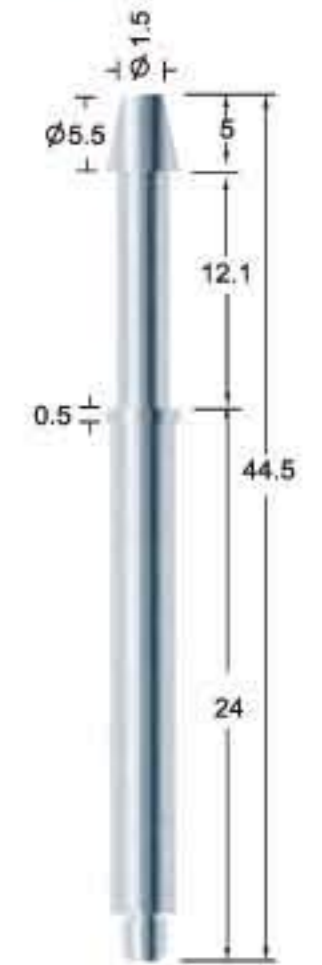

CPM-75

Unit:mm

Unit:mm

Probe specifications CPM-75

- Recommended min. center (最小間距) : 1.9 (.075")
- Mounting hole size (鑽孔尺寸) : 1.35 (.0531") / 1.4 (.0551")
- Full travel (行程) : 6.4 (0.252")
- Materials and finishes (材料及塗飾) :
Plunger : Be Cu, SK4, Gold plated
Barrel : Phosphor bronze, Gold plated
Spring : Music wire, Gold plated
- Current rating (額定電流) : 5A
- Contact resistance (接觸電阻) : 50 mΩ
- Spring force (全壓彈力) : 300g , 150g

CPM-100 R-100

Unit:mm

Probe specifications CPM-100

- Recommended min. center (最小間距) : 2.54 (0.1")
- Mounting hole size (鑽孔尺寸) : 1.7 (.0669") / 1.75 (.0689")
- Materials and finishes (材料及塗飾) : Be Cu, SK4, Gold plated
- Spring: Music wire, Gold plated
- Connections (接線形式) :
Crimp: R-100WC
Wire wrap: R-100WT, R-100W-1, R-100W(W)
- Spring force (全壓彈力) : 300g , 150g

Unit:mm

標準型GP

加長型GP

伸縮型SGP

DF-5.0 上PIN

DF-5.0 下PIN

| 品名 | 尺寸 | φA | φB | C | D | 鑽孔尺寸 |
|--------|----|------|-----|------|----|------|
| GP-3.2 | | 3.2 | 2.5 | 8 | 33 | 3.2 |
| GP-4.0 | | 4.01 | 3.5 | 10 | 39 | 4.0 |
| GP-5.0 | | 5.01 | 4.0 | 8 | 39 | 5.0 |
| GP-6.0 | | 6.01 | 5.0 | 7 | 39 | 6.0 |
| GP-7.0 | | 7.01 | 6.0 | 17 | 39 | 7.0 |
| GP3.2L | | 3.2 | 2.5 | 16.5 | 59 | 3.2 |
| GP5.0L | | 5.01 | 4.0 | 16.5 | 59 | 5.0 |
| GP6.0L | | 5.01 | 5.0 | 16.5 | 59 | 6.0 |

| 品名 | 尺寸 | φA | φB | C | D | 鑽孔尺寸 |
|---------|----|---------|-----|------|----|---------|
| SGP-16L | | 4.5 5.0 | 6.0 | 16.3 | 48 | 4.5 5.0 |
| SGP-24L | | 4.5 5.0 | 6.0 | 16 | 56 | 4.5 5.0 |
| SGP-27L | | 4.5 5.0 | 6.0 | 16.3 | 59 | 4.5 5.0 |