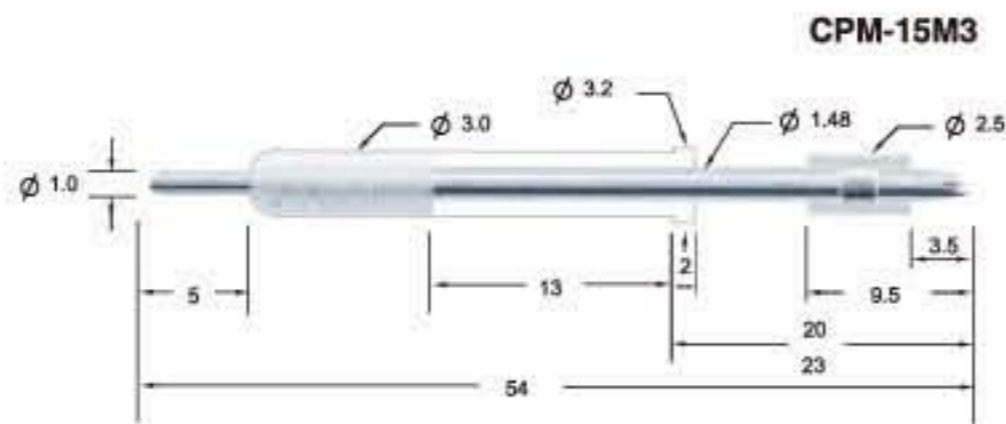

CPM-75

Unit:mm

Unit:mm

Probe specifications CPM-75

- Recommended min. center (最小間距) : 1.9 (.075")
- Mounting hole size (鑽孔尺寸) : 1.35 (.0531") / 1.4 (.0551")
- Full travel (行程) : 6.4 (0.252")
- Materials and finishes (材料及塗飾) :
Plunger : Be Cu, SK4, Gold plated
Barrel : Phosphor bronze, Gold plated
Spring : Music wire, Gold plated
- Current rating (額定電流) : 5A
- Contact resistance (接觸電阻) : 50 mΩ
- Spring force (全壓彈力) : 300g , 150g

CPM-100 R-100

Unit:mm

Probe specifications CPM-100

- Recommended min. center (最小間距) : 2.54 (0.1")
- Mounting hole size (鑽孔尺寸) : 1.7 (.0669") / 1.75 (.0689")
- Materials and finishes (材料及塗飾) : Be Cu, SK4, Gold plated
- Spring: Music wire, Gold plated
- Connections (接線形式) :
Crimp: R-100WC
Wire wrap: R-100WT, R-100W-1, R-100W(W)
- Spring force (全壓彈力) : 300g , 150g

CPM-101 CPM-102 CPM-15

Unit:mm

| H | L |
|----|------|
| 16 | 44.5 |
| 20 | 48.5 |
| 23 | 51.5 |

CPM-101B

| H | L |
|----|----|
| 16 | 43 |
| 20 | 47 |
| 23 | 50 |

CPM-102F

CPM-15M3

B/B L/B SERIES GUIDE PIN

| 品名 | 尺寸 | φA | φB | C | D | 鑽孔尺寸 |
|---------|----|---------|-----|------|----|---------|
| SGP-16L | | 4.5 5.0 | 6.0 | 16.3 | 48 | 4.5 5.0 |
| SGP-24L | | 4.5 5.0 | 6.0 | 16 | 56 | 4.5 5.0 |
| SGP-27L | | 4.5 5.0 | 6.0 | 16.3 | 59 | 4.5 5.0 |