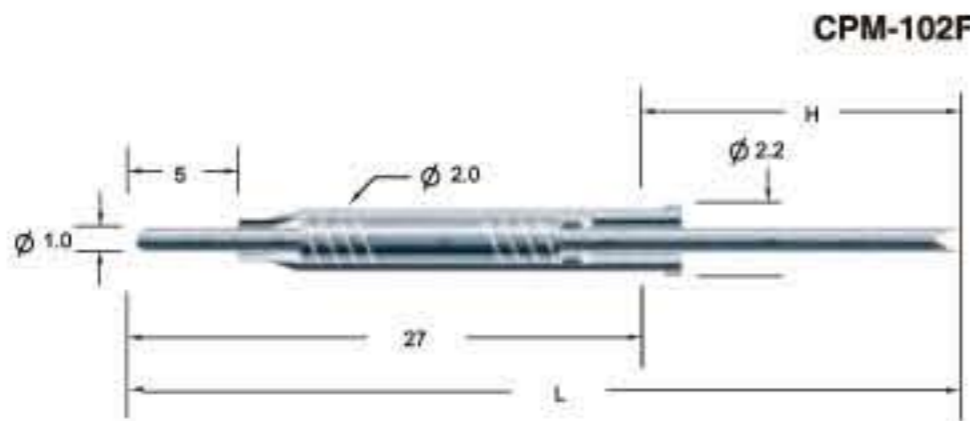

CPM-75

Unit:mm

Unit:mm

Probe specifications CPM-75

- Recommended min. center (最小間距) : 1.9 (.075")
- Mounting hole size (鑽孔尺寸) : 1.35 (.0531") / 1.4 (.0551")
- Full travel (行程) : 6.4 (0.252")
- Materials and finishes (材料及塗飾) :
Plunger : Be Cu, SK4, Gold plated
Barrel : Phosphor bronze, Gold plated
Spring : Music wire, Gold plated
- Current rating (額定電流) : 5A
- Contact resistance (接觸電阻) : 50 mΩ
- Spring force (全壓彈力) : 300g , 150g

CPM-100 R-100

Unit:mm

Probe specifications CPM-100

- Recommended min. center (最小間距) : 2.54 (0.1")
- Mounting hole size (鑽孔尺寸) : 1.7 (.0669") / 1.75 (.0689")
- Materials and finishes (材料及塗飾) : Be Cu, SK4, Gold plated
- Spring: Music wire, Gold plated
- Connections (接線形式) :
Crimp: R-100WC
Wire wrap: R-100WT, R-100W-1, R-100W(W)
- Spring force (全壓彈力) : 300g , 150g

CPM-101 CPM-102 CPM-15

Unit:mm

| H | L |
|----|------|
| 16 | 44.5 |
| 20 | 48.5 |
| 23 | 51.5 |

CPM-101B

| H | L |
|----|----|
| 16 | 43 |
| 20 | 47 |
| 23 | 50 |

CPM-102F

CPM-15M3

B/B L/B SERIES GUIDE PIN

| 品名 | 尺寸 | φA | φB | C | D | 鑽孔尺寸 |
|---------|----|---------|-----|------|----|---------|
| SGP-16L | | 4.5 5.0 | 6.0 | 16.3 | 48 | 4.5 5.0 |
| SGP-24L | | 4.5 5.0 | 6.0 | 16 | 56 | 4.5 5.0 |
| SGP-27L | | 4.5 5.0 | 6.0 | 16.3 | 59 | 4.5 5.0 |