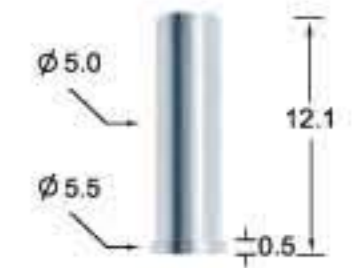

CPM-100 R-100

Unit:mm

Probe specifications CPM-100

- Recommended min. center (最小間距) : 2.54 (0.1")
- Mounting hole size (鑽孔尺寸) : 1.7 (.0669") / 1.75 (.0689")
- Materials and finishes (材料及塗飾) : Be Cu, SK4, Gold plated
- Spring: Music wire, Gold plated
- Connections (接線形式) :
Crimp: R-100WC
Wire wrap: R-100WT, R-100W-1, R-100W(W)
- Spring force (全壓彈力) : 300g , 150g

CPM-101 CPM-102 CPM-15

Unit:mm

| H | L |
|----|------|
| 16 | 44.5 |
| 20 | 48.5 |
| 23 | 51.5 |

CPM-101B

| H | L |
|----|----|
| 16 | 43 |
| 20 | 47 |
| 23 | 50 |

CPM-102F

CPM-15M3

B/B L/B SERIES GUIDE PIN

Unit:mm

標準型GP

加長型GP

伸縮型SGP

DF-5.0 上PIN

DF-5.0 下PIN

| 品名 | 尺寸 | φA | φB | C | D | 鑽孔尺寸 |
|--------|----|------|-----|------|----|------|
| GP-3.2 | | 3.2 | 2.5 | 8 | 33 | 3.2 |
| GP-4.0 | | 4.01 | 3.5 | 10 | 39 | 4.0 |
| GP-5.0 | | 5.01 | 4.0 | 8 | 39 | 5.0 |
| GP-6.0 | | 6.01 | 5.0 | 7 | 39 | 6.0 |
| GP-7.0 | | 7.01 | 6.0 | 17 | 39 | 7.0 |
| GP3.2L | | 3.2 | 2.5 | 16.5 | 59 | 3.2 |
| GP5.0L | | 5.01 | 4.0 | 16.5 | 59 | 5.0 |
| GP6.0L | | 5.01 | 5.0 | 16.5 | 59 | 6.0 |

| 品名 | 尺寸 | φA | φB | C | D | 鑽孔尺寸 |
|---------|----|---------|-----|------|----|---------|
| SGP-16L | | 4.5 5.0 | 6.0 | 16.3 | 48 | 4.5 5.0 |
| SGP-24L | | 4.5 5.0 | 6.0 | 16 | 56 | 4.5 5.0 |
| SGP-27L | | 4.5 5.0 | 6.0 | 16.3 | 59 | 4.5 5.0 |