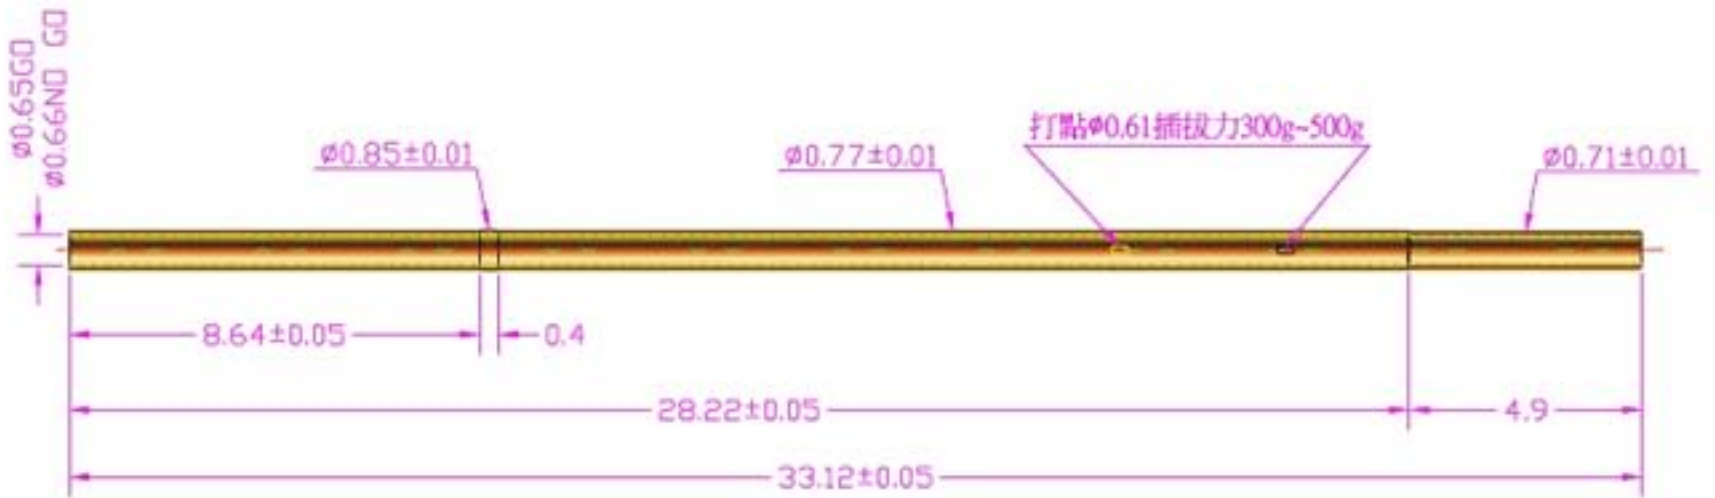

CPM-039D

- *Full stroke : 4.06mm
- *Spring force : 150g \pm 20%
- *Spring material : Music wire

CPM-039D

*Full stroke : 4.06mm

CPM-039B

- *Full stroke : 4.06mm
- *Spring force :
- *Spring material : Music wire

R-039WC

R-039W-2