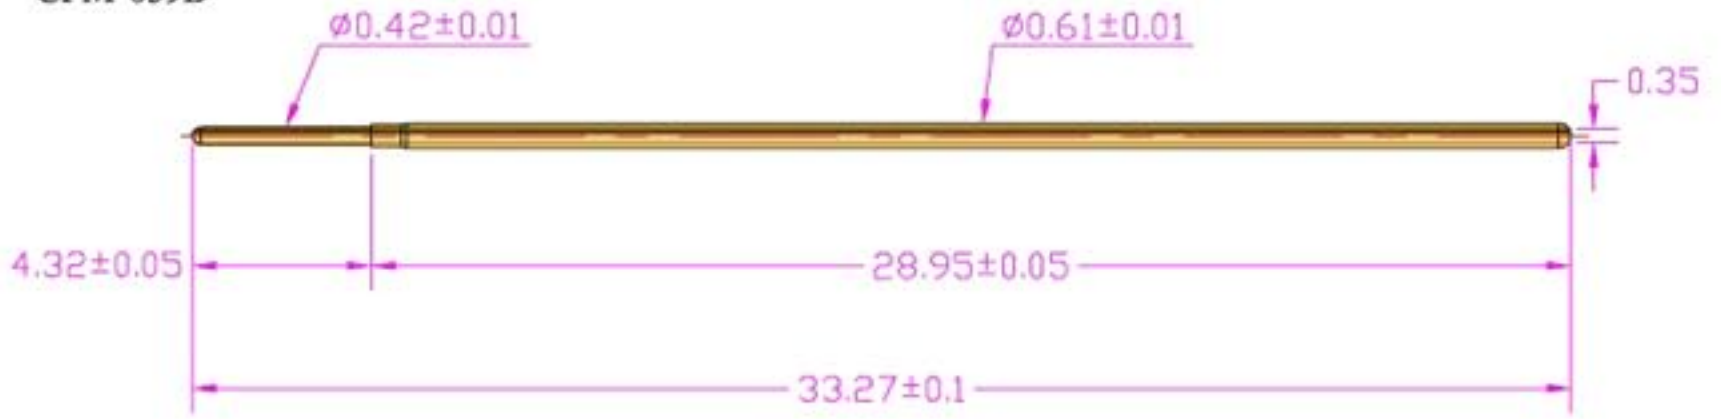

CPM-039D

- *Full stroke : 4.06mm
- *Spring force : 150g \pm 20%
- *Spring material : Music wire

CPM-039D

*Full stroke : 4.06mm

CPM-039B

- *Full stroke : 4.06mm
- *Spring force :
- *Spring material : Music wire