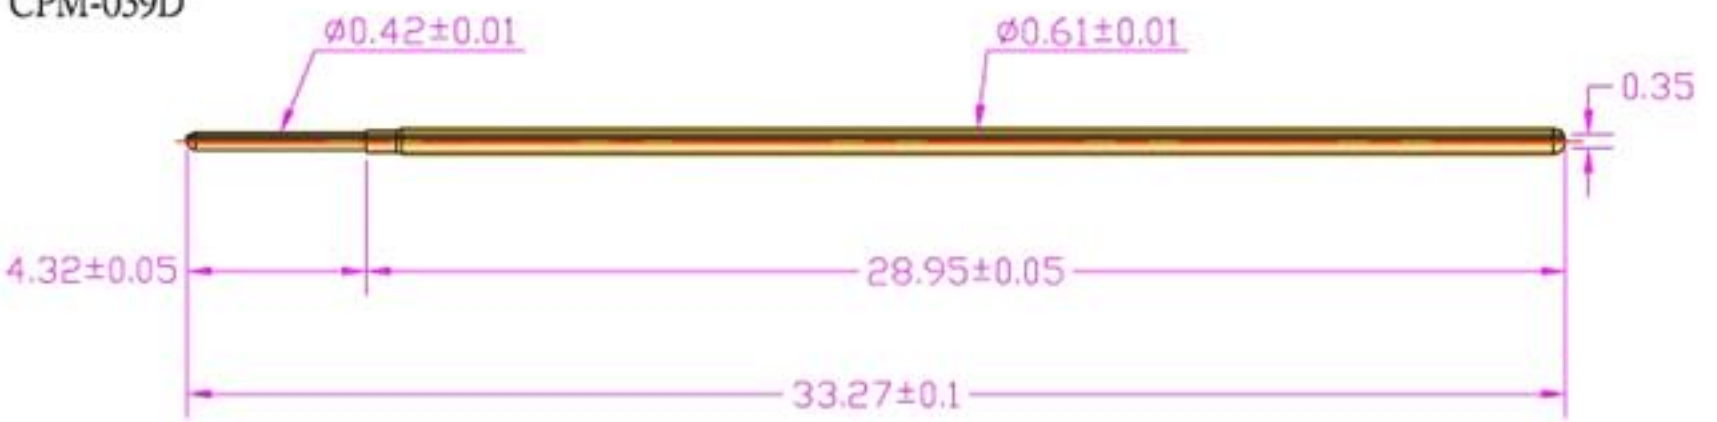

CPM-039D

- *Full stroke : 4.06mm
- *Spring force : 150g \pm 20%
- *Spring material : Music wire

CPM-039D

*Full stroke : 4.06mm

CPM-039B

- *Full stroke : 4.06mm
- *Spring force :
- *Spring material : Music wire