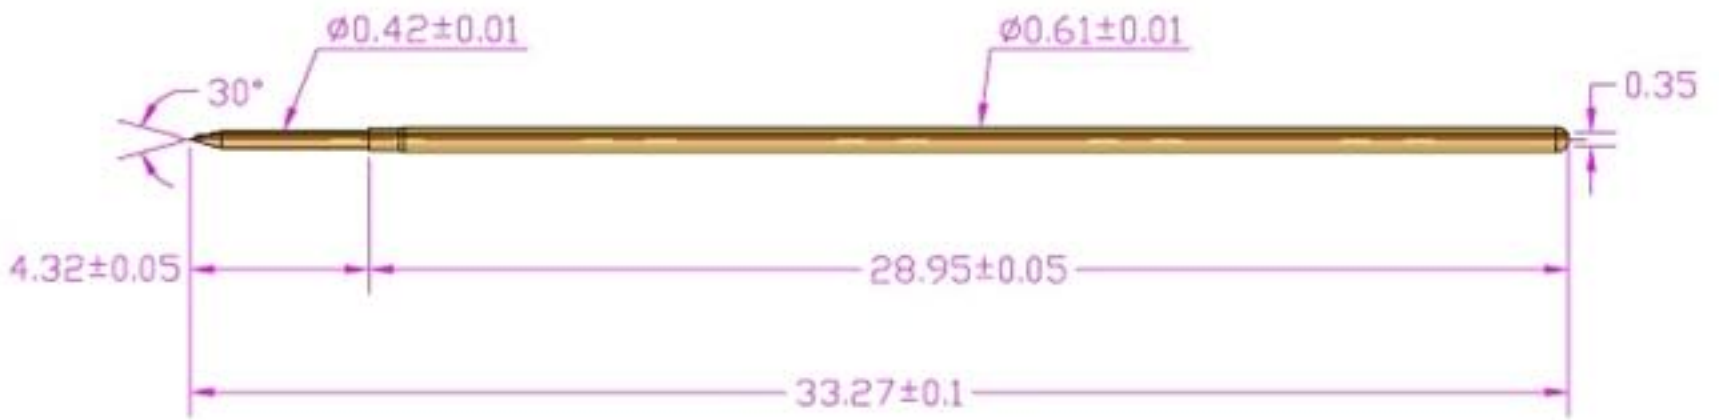

CPM-039D

- *Full stroke : 4.06mm
- *Spring force : 150g \pm 20%
- *Spring material : Music wire

CPM-039D

*Full stroke : 4.06mm

CPM-039B

- *Full stroke : 4.06mm
- *Spring force :
- *Spring material : Music wire