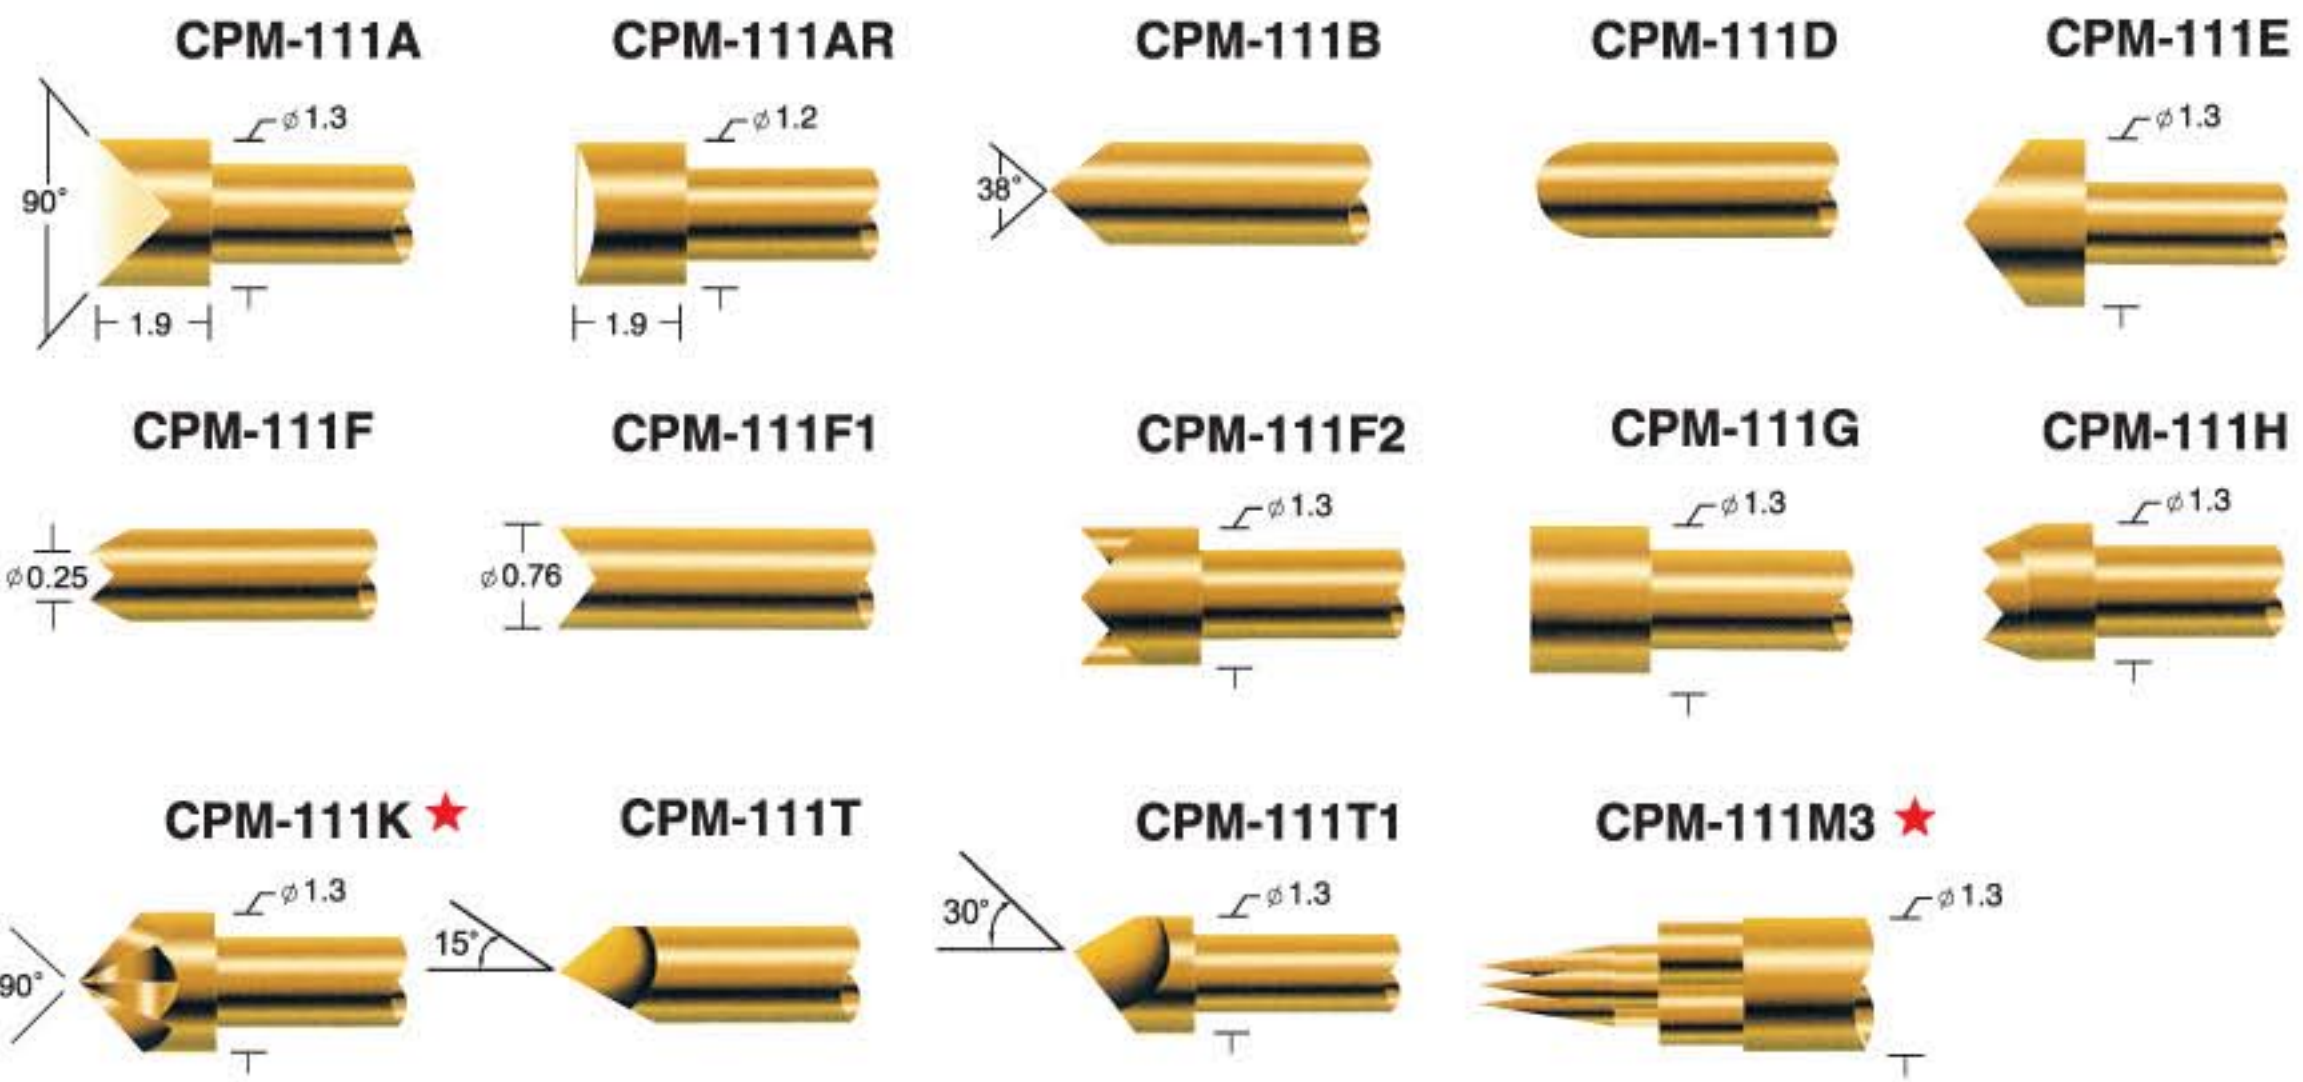

# CPM-111 R-111

Unit:mm

SERIES PROBE CPM-111 SERIES RECEPTACLE R-111

CPM-111