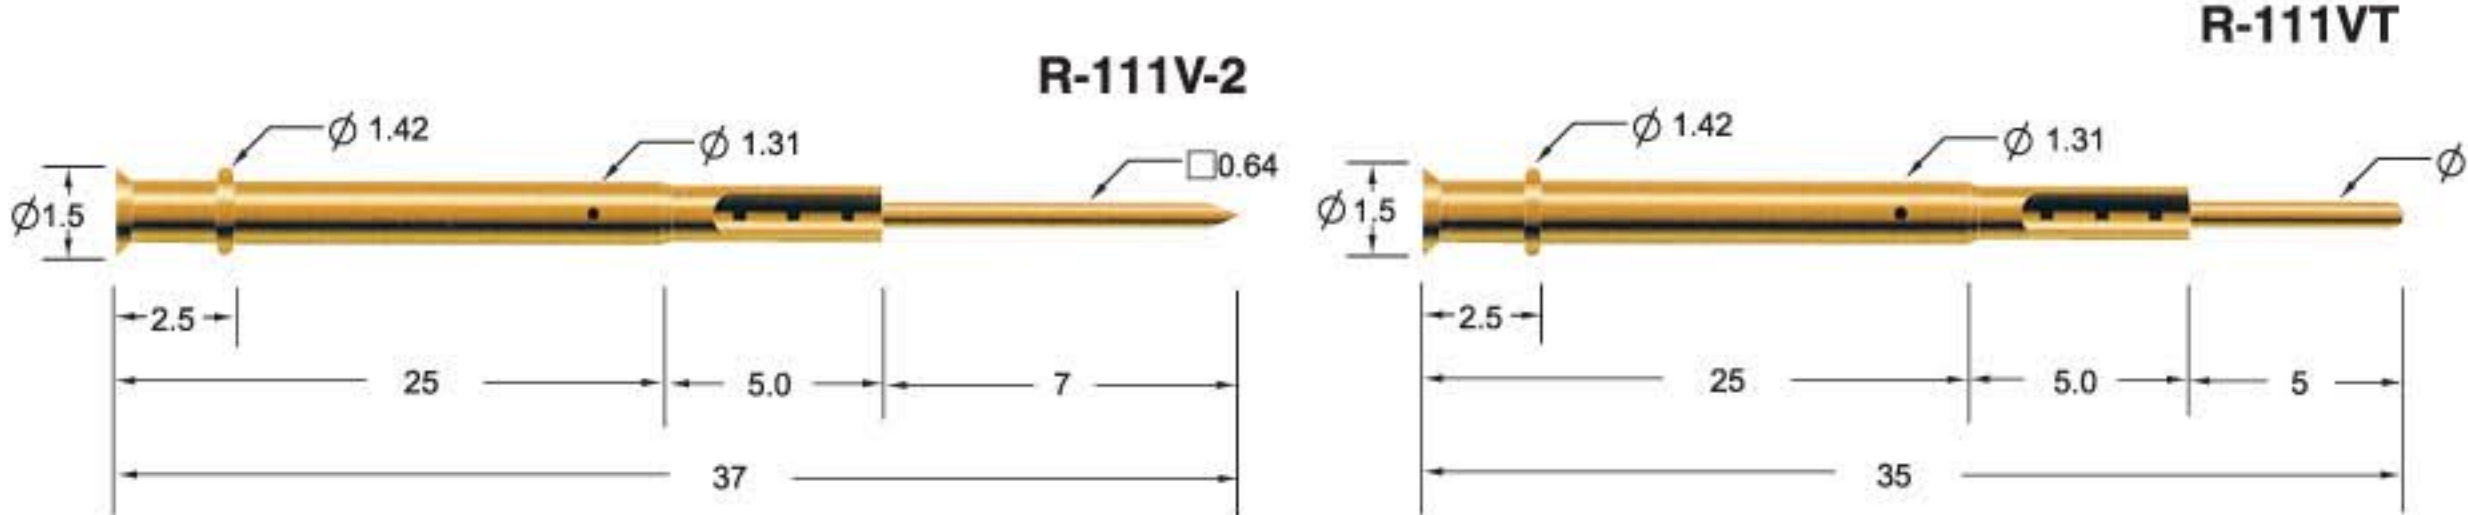

# CPM-111 R-111

Unit:mm

SERIES PROBE CPM-111 SERIES RECEPTACLE R-111

CPM-111