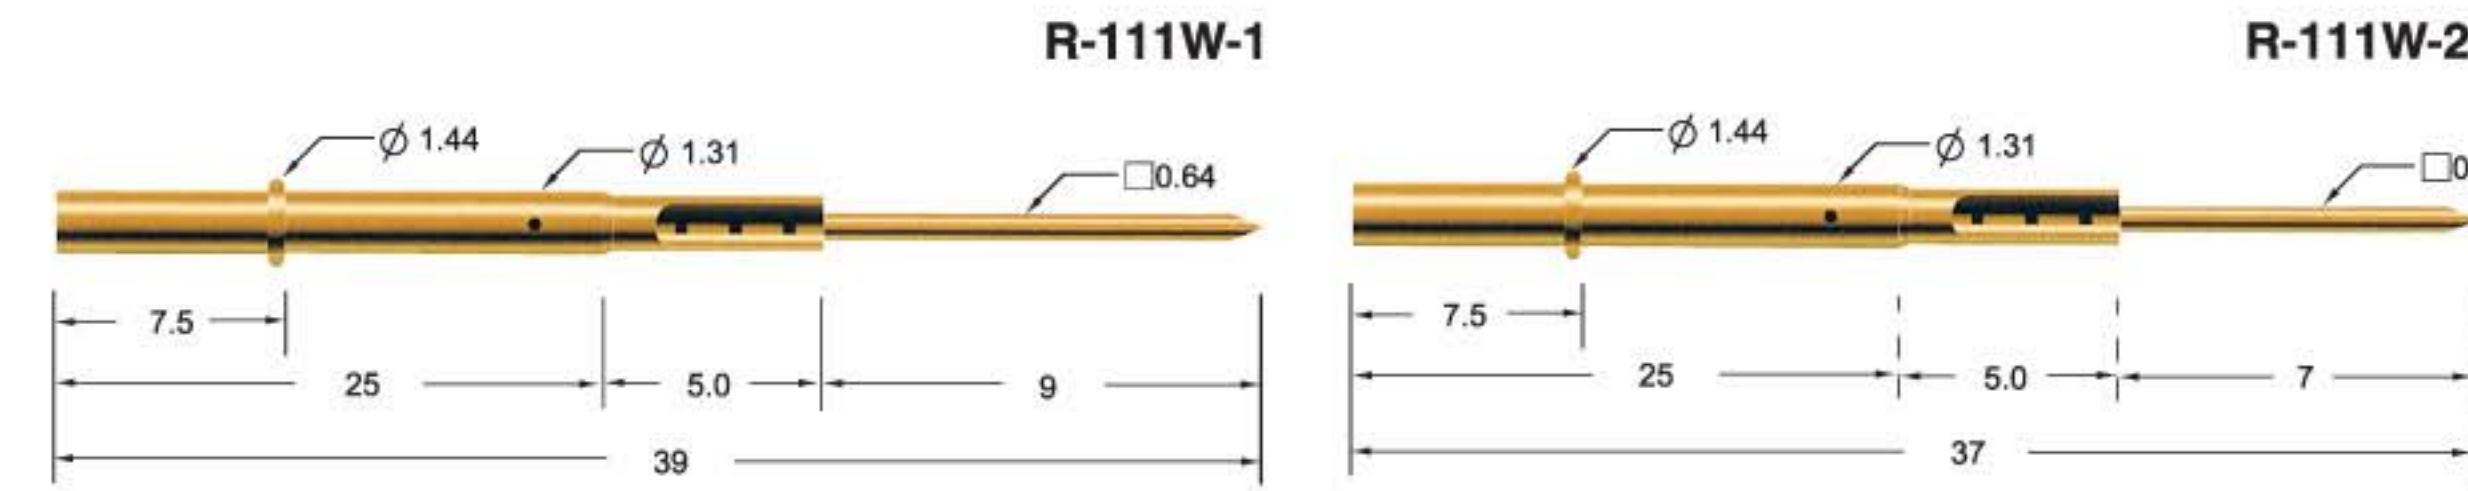

# CPM-111 R-111

Unit:mm

SERIES PROBE CPM-111 SERIES RECEPTACLE R-111

CPM-111