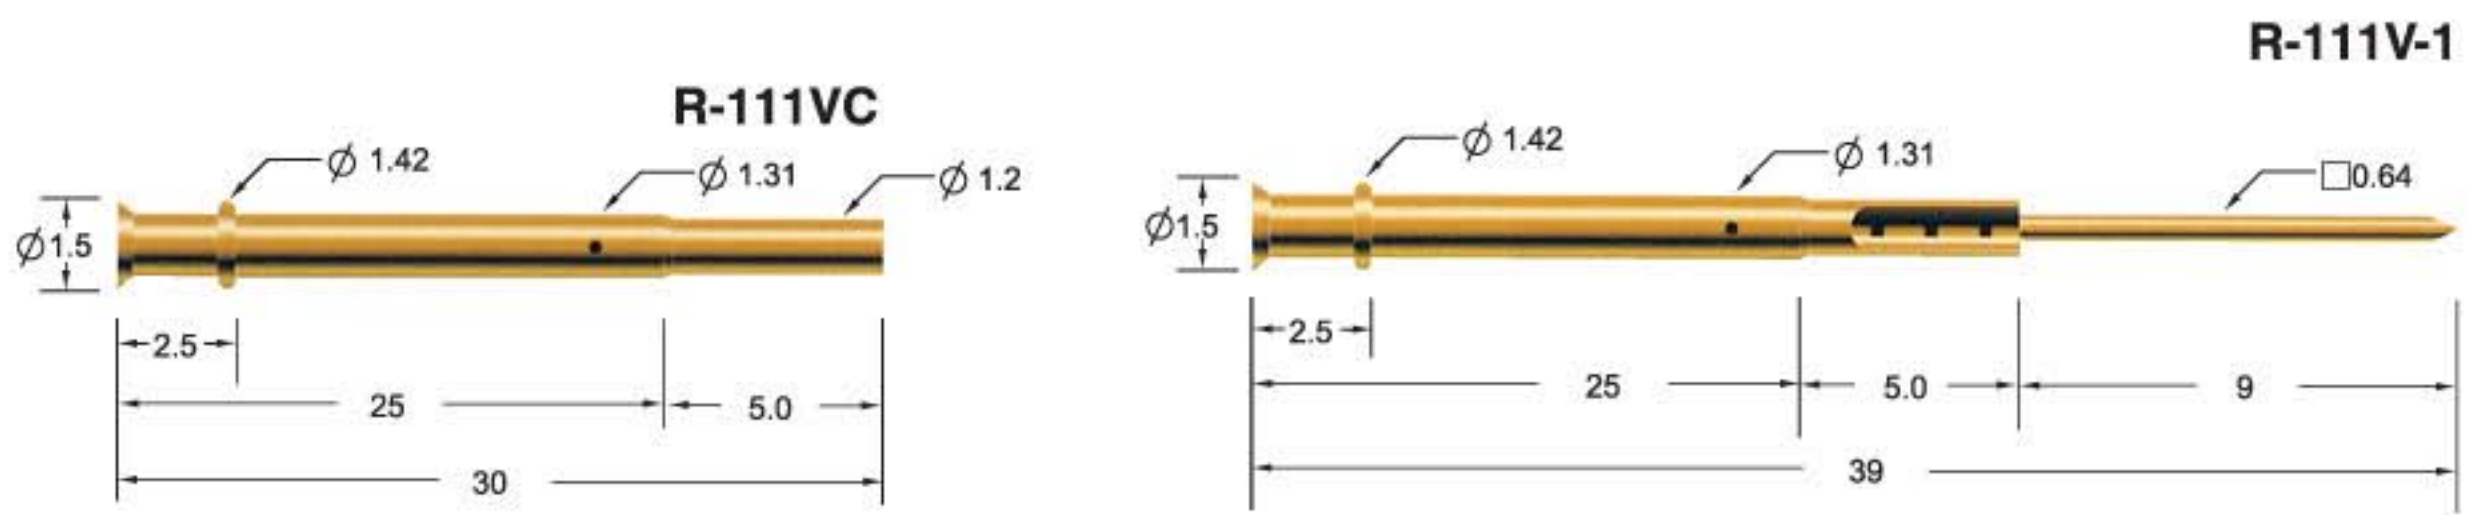

# CPM-111 R-111

Unit:mm

SERIES PROBE CPM-111 SERIES RECEPTACLE R-111

CPM-111